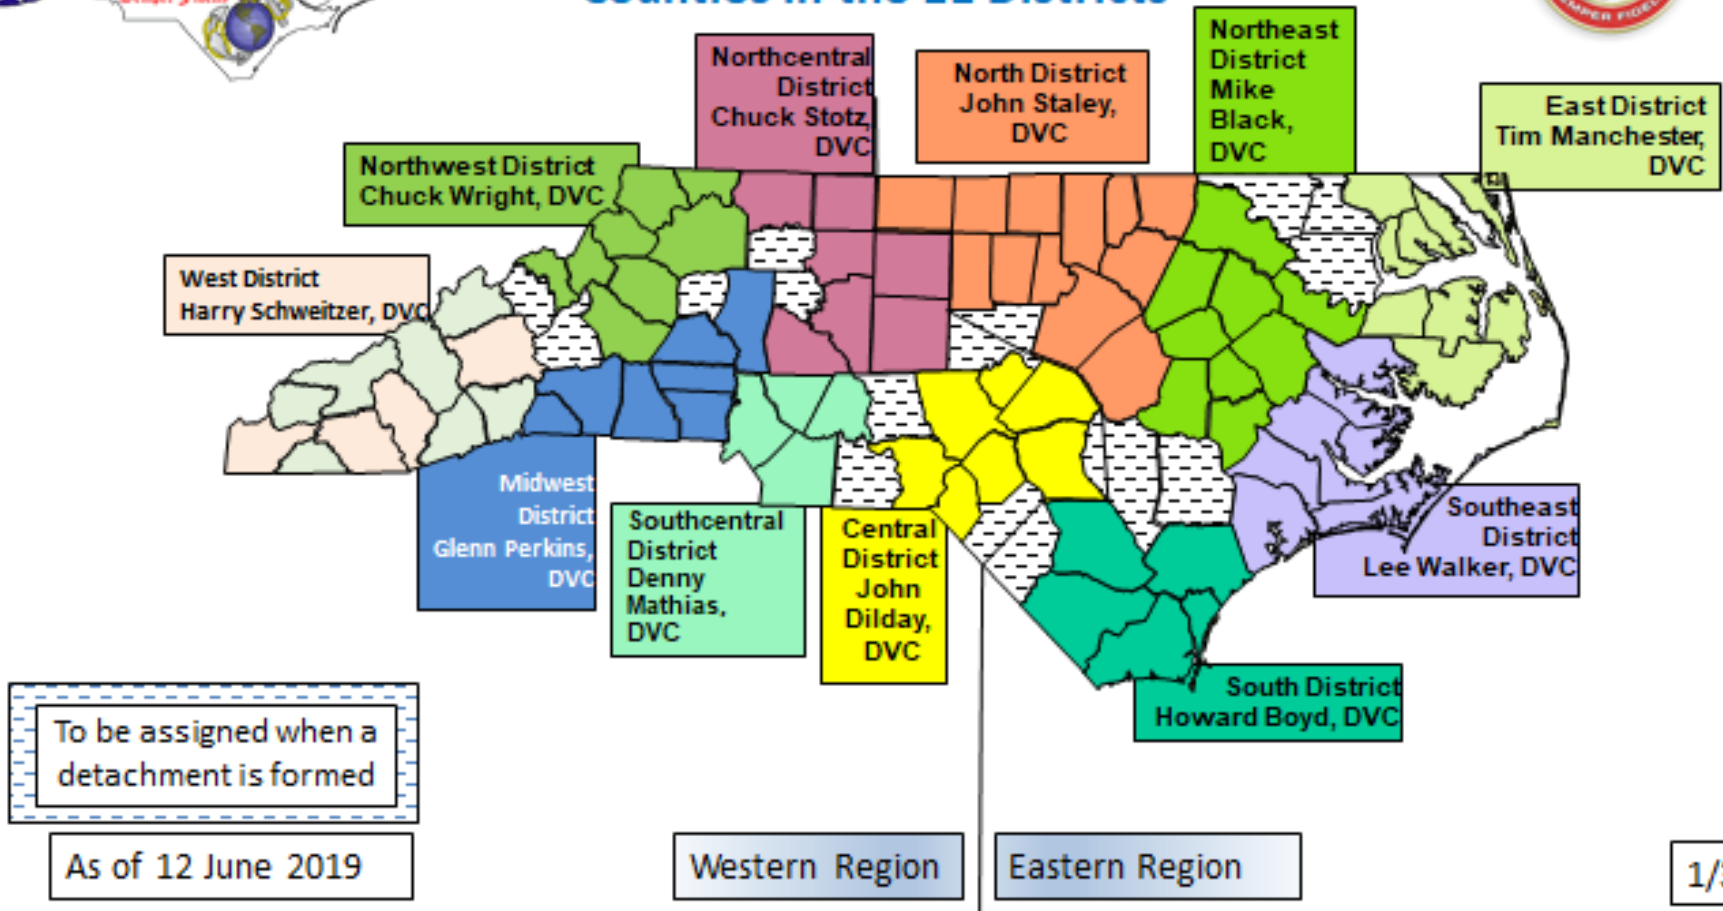

Marine Corps League Department of North Carolina Counties in the 11 Districts

Marine Corps League Department of North Carolina

Assigned Counties to the Western Districts

Northwest District, Chuck Wright, DVC

Northcentral District, Chuck Stotz, DVC

Guilford County
 Greater Greensboro Detachment #260
 PFC. Terry C. Smith Detachment #1193
 Northwest Triad Detachment #1314
Forsyth County
 Percy John Fulton Detachment #1075
Rowan County
 Gen. A. Hal Tammage Detachment #1096
Randolph County
 Cpl. Johnny A. Williamson Detachment #1165
Surry County
 Surry County Detachment #1322
Stokes County - No Detachments
Davidson County - No Detachments
Yadkin County - No Detachments
Davie County - No Detachments

As of 12 June 2019

Marine Corps League Department of North Carolina

Assigned Counties to the Eastern Districts

North District, John Staley, DVC

- Wake County
 - Tar Heel Detachment #733
- Durham County
 - Eco River Detachment #872
- Alamance County
 - LCpl. Alan D. Lam Detachment #1209
- Rockingham County
 - PFC. Jerry L. McKinney Detachment #1232
- Johnston County
 - Carry-On Detachment #1236
- Franklin & Wake County
 - Air, Land NC Detachment #1257
- Orange County
 - Orange County regulators Detachment #1292
- Person County - No Detachments
- Caswell County - No Detachments
- Granville County - No Detachments
- Yancey County - No Detachments
- Warren County - No Detachments

Southeast District, Lee Walker, DVC

- Onslow County
 - Onslow County Detachment #262
 - Swansboro Detachment #1407
- Jones County - No Detachments
- Carteret County - No Detachments

As of 12 June 2019